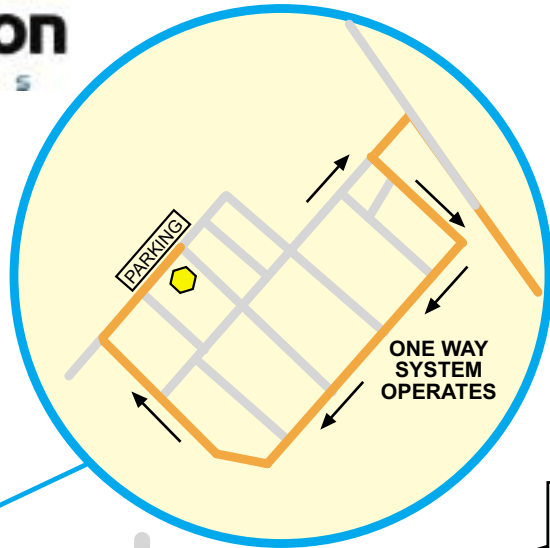

Directions to Cestrum Building Products / Clayton Glass  
Unit 8 Tanfield Lea Industrial Park Tanfield Lea, Stanley, Co Durham

Telephone: 01207 280511

Tanfield Lea Industrial Estate

Tanfield Railway  
**A6076**

Tanfield Lea (North) Ind. Estate

Tanfield Lea (South) Ind. Estate

**A6076**

Fuel

**A693**

To Beamish Museum

2. Take 2nd exit off next roundabout (A693) up the hill.

3. Straight on (A693) at roundabout.

**A6127**

**A693**

**A183**

**J63**

1. Leave A1 at Junction 63. Take 2nd exit off roundabout (A183). Follow signs for Beamish Museum.

6. After passing through the housing estate, join A6076 for 100 yards.

7. Take 2nd left, following signs for industrial estates. Then take 3rd left.

4. Straight on at next roundabout and up the hill.

5. Almost at the brow of the hill take a right turn off the main road. Follow signs for Causey Arch & Tanfield Railway.

0.8 mile

1 mile

0.5 mile

1.5 miles